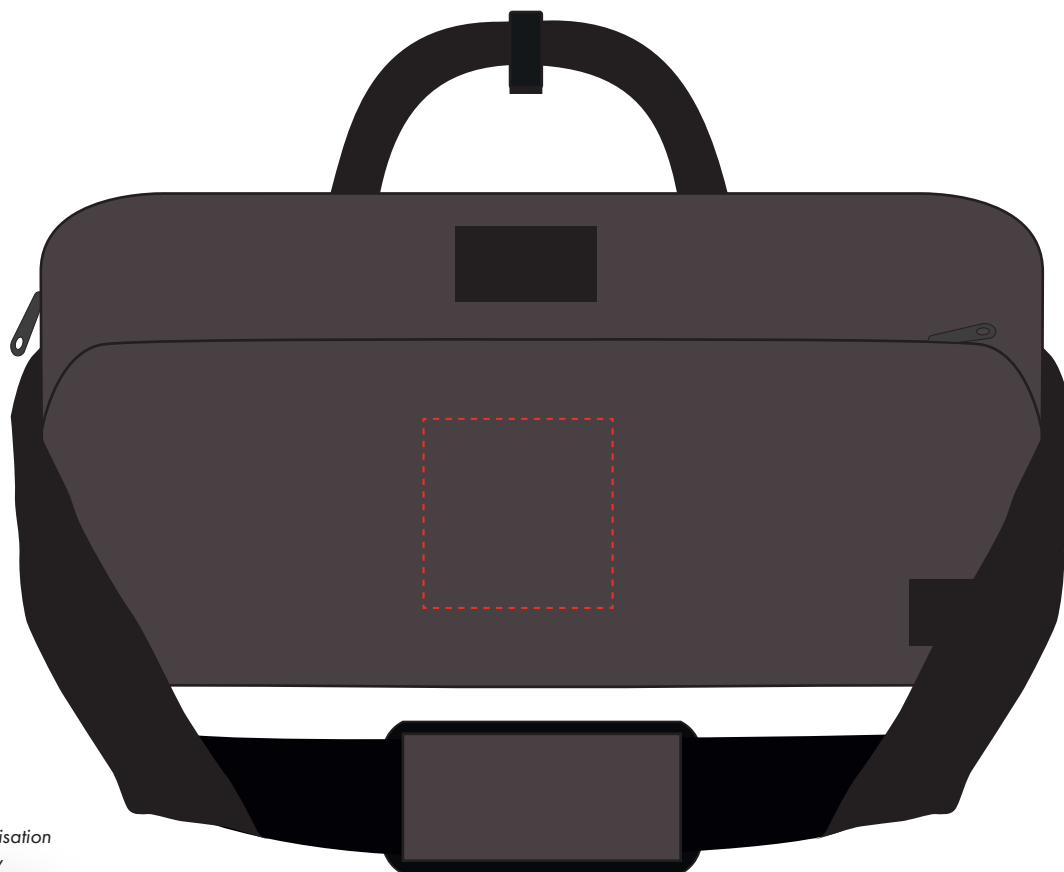

Your Ref:

Quantity:

Product Code: QB8012

Our Ref:

Version: 1

Product Colour: Grey

**PRINTING CONCERNS:****PRODUCT INFO:**

We stock this item in the following colours

**PANTONE REFERENCE(S)**
 Full colour printing

ARTWORK SCALE 25%

Product Image for visualisation  
- colours may vary

The dashed line is to demonstrate print area and will not appear on your printed item